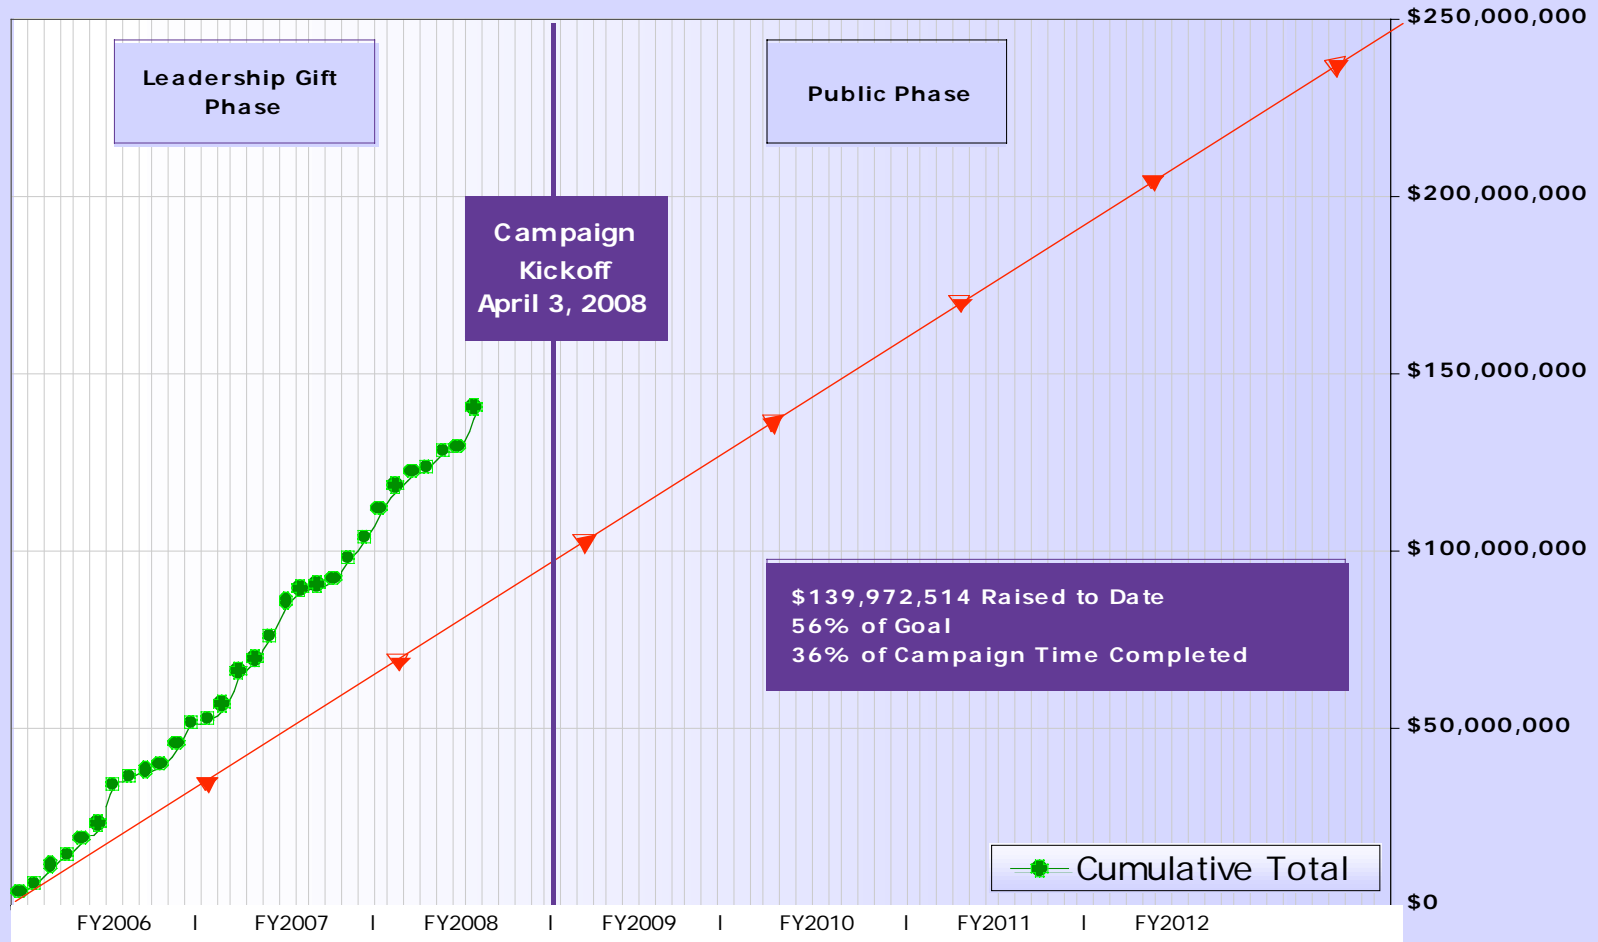

The image shows the front facade of M. E. Sadler Hall at TCU. It features a classical portico with two large columns and a pediment. The name 'M. E. SADLER HALL' is inscribed on the frieze above the columns. The entire image has a blue tint.

M. E. SADLER HALL

TCU

CREATING A

World-Class, Values-Centered University Experience

Faculty Senate
Campaign Report
December 6, 2007

Campaign Progress

Fiscal Year – by Month

June 1, 2005 to November 30, 2007

Fiscal Year - by Month

Campaign Totals By Source

June 1, 2005 to November 30, 2007

Campaign Areas of Emphasis

Academic Programs	\$	40 million
Scholarships	\$	65 million
Faculty	\$	20 million
Facilities	\$	45 million
Athletics	\$	45 million
Annual Fund	\$	<u>35 million</u>
TOTAL GOAL	\$	250 million