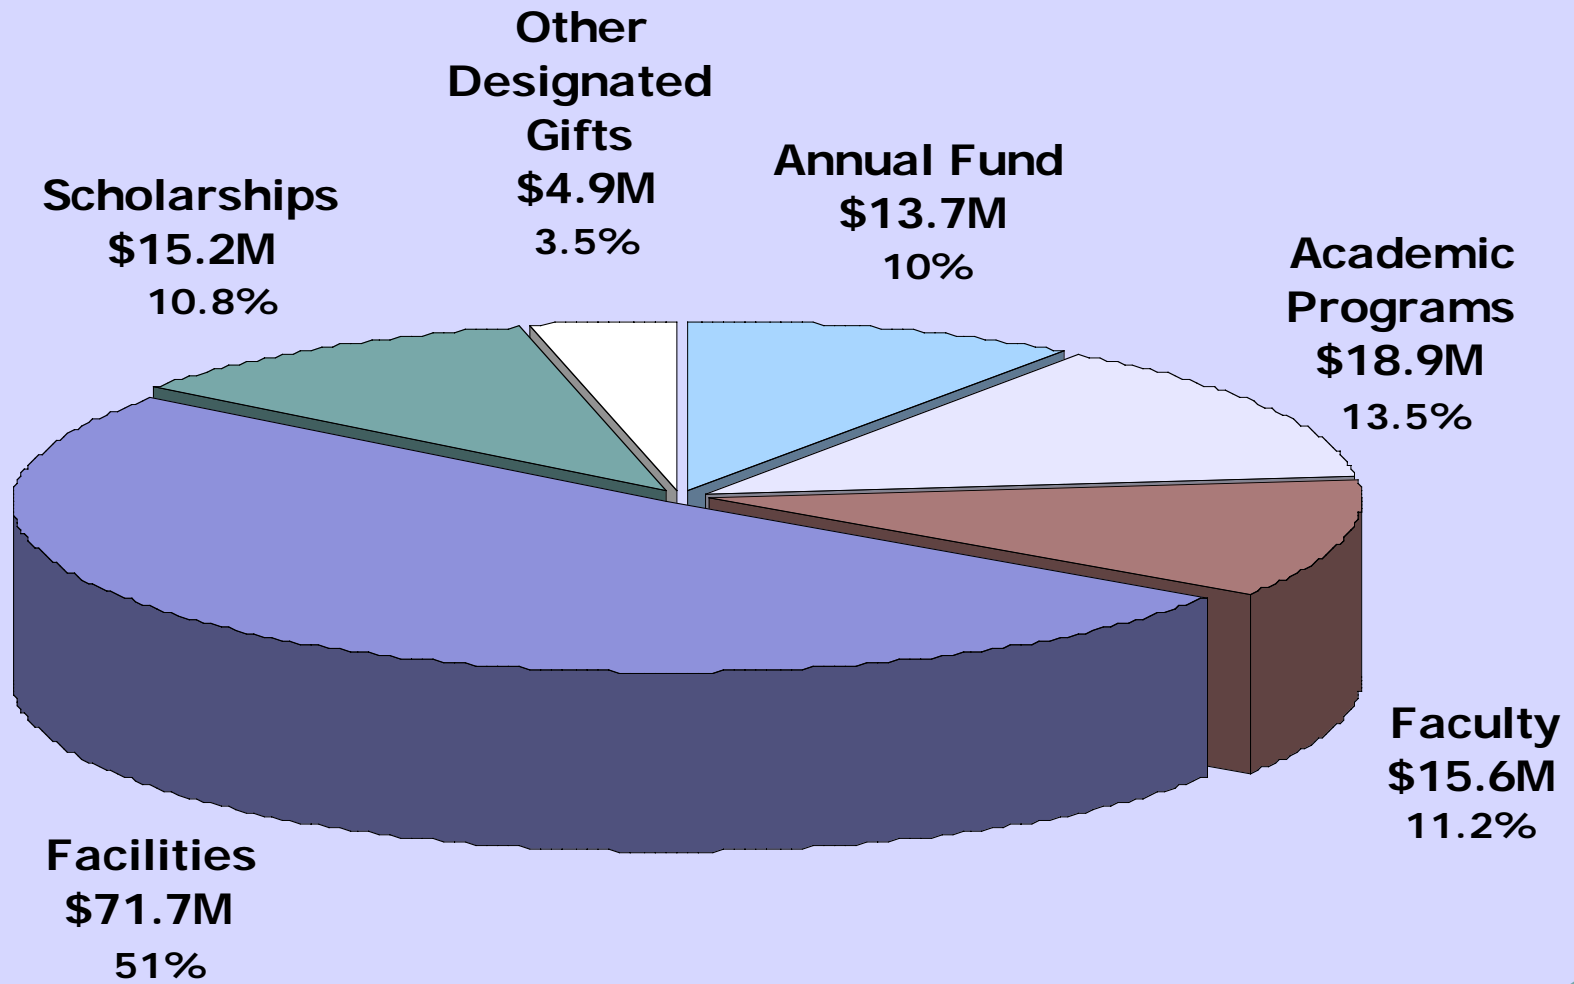

Campaign Totals By Areas of Emphasis

June 1, 2005 to November 30, 2007