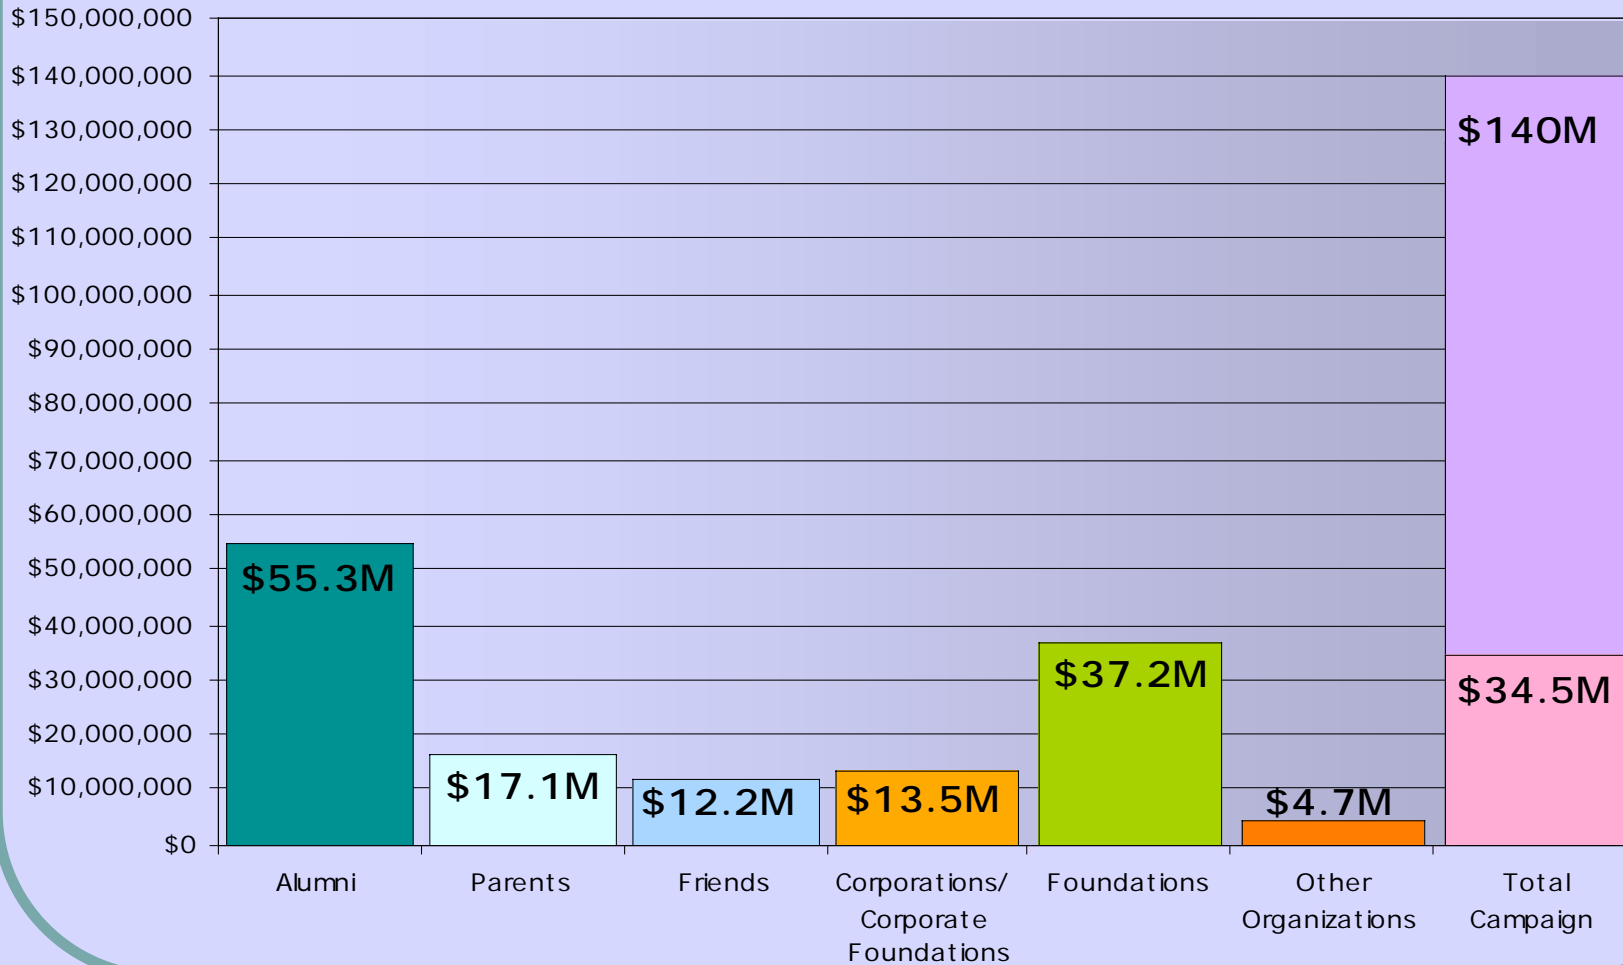

Campaign Totals By Source

June 1, 2005 to November 30, 2007