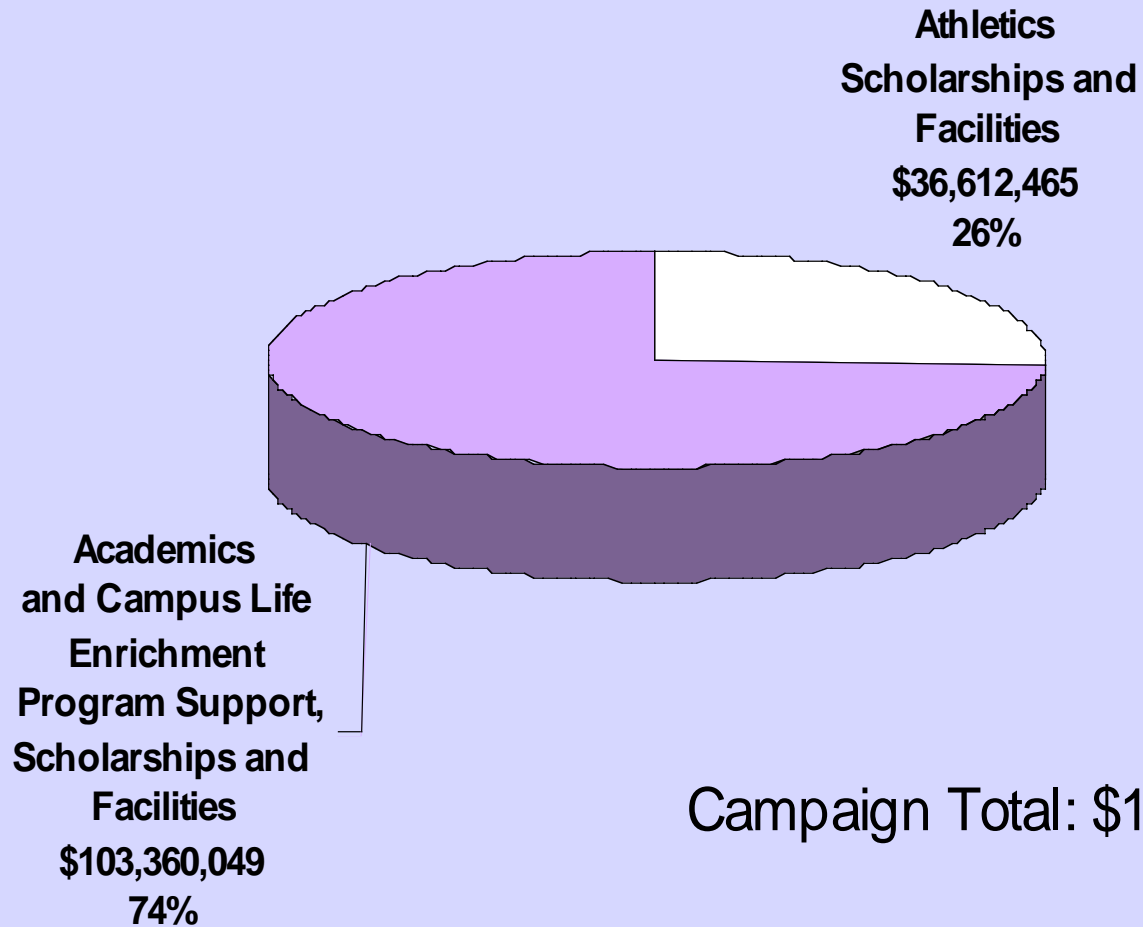

The image shows the front facade of M. E. Sadler Hall at TCU. It features a classical portico with two large columns and a pediment. The name 'M. E. SADLER HALL' is inscribed on the frieze above the columns. The entire image has a blue tint.

Fiscal Year - by Month

Campaign Totals By Source

June 1, 2005 to November 30, 2007

Campaign Areas of Emphasis

Academic Programs	\$	40 million
Scholarships	\$	65 million
Faculty	\$	20 million
Facilities	\$	45 million
Athletics	\$	45 million
Annual Fund	\$	<u>35 million</u>
TOTAL GOAL	\$	250 million

Campaign Totals By Areas of Emphasis

June 1, 2005 to November 30, 2007

Campaign Report
Academics and Athletics
June 1, 2005 to November 30, 2007

Discussion

The image shows the front facade of M. E. Sadler Hall at TCU. It features a classical portico with two large, fluted columns supporting a pediment. The name "M. E. SADLER HALL" is inscribed on the frieze above the columns. The building has multiple windows and a central entrance with a decorative pediment.