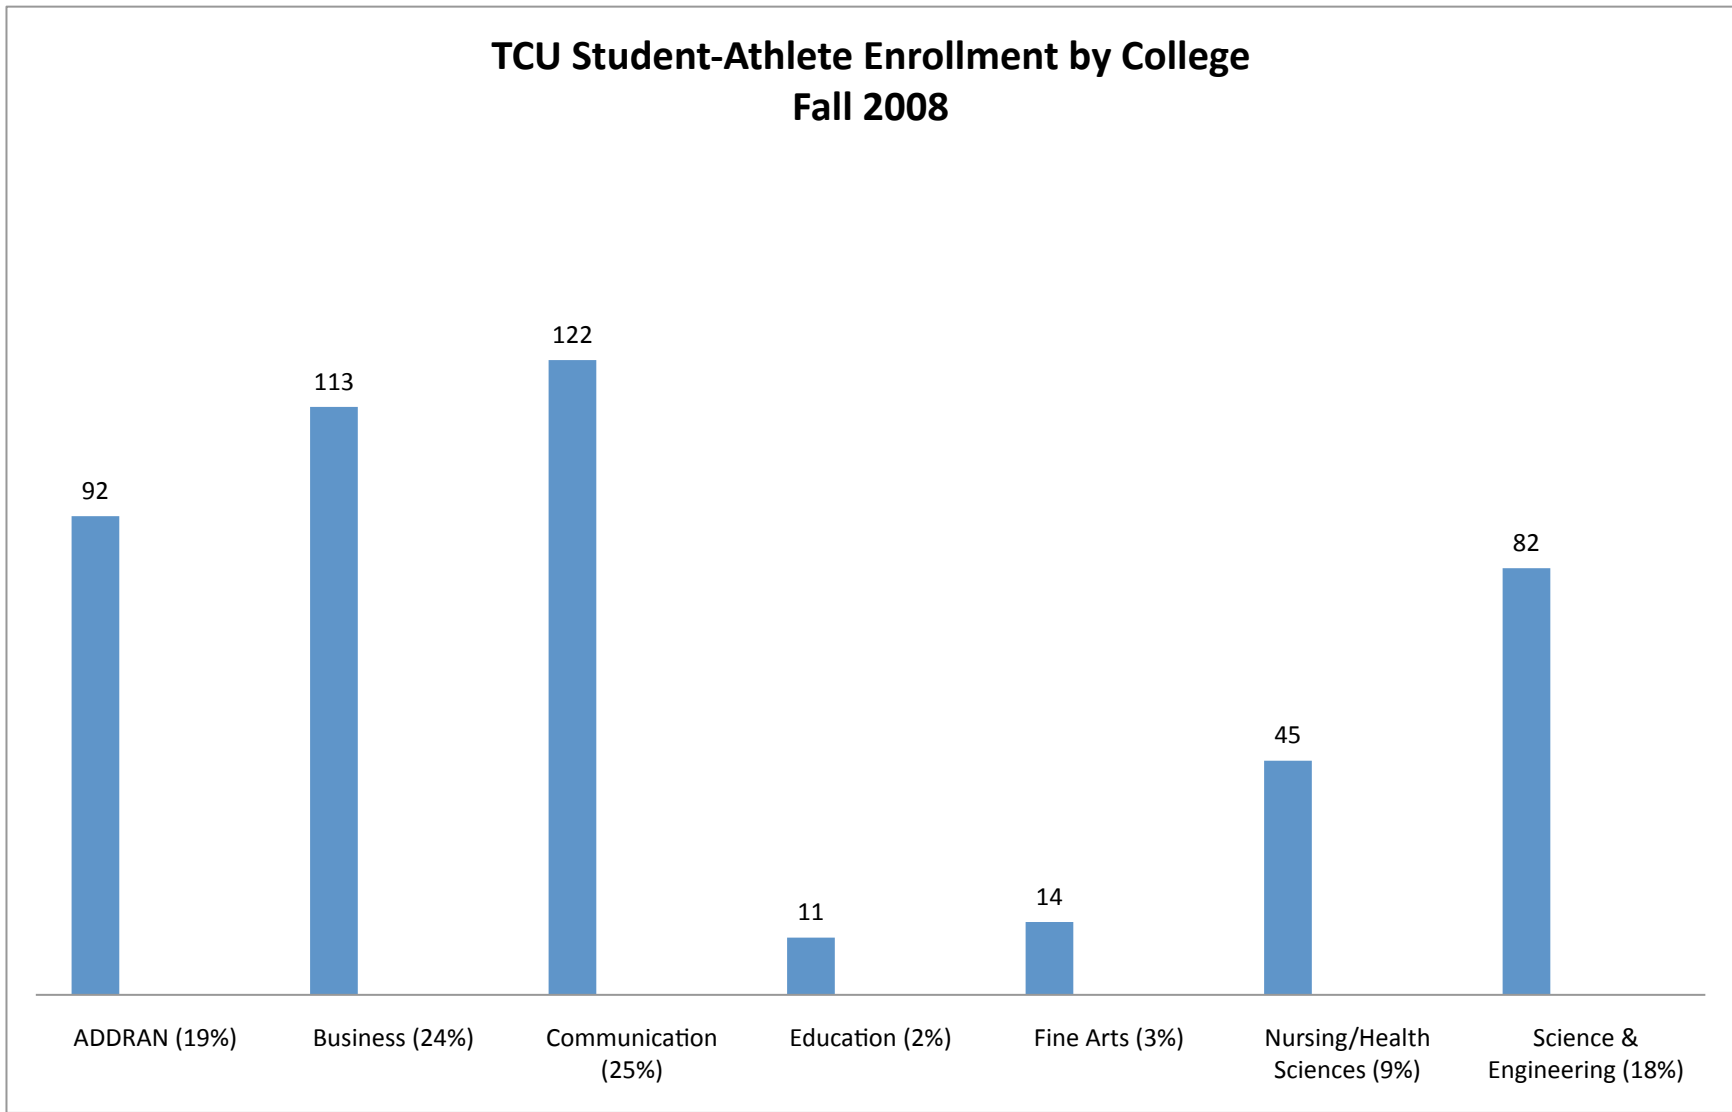

### TCU Student-Athlete Enrollment by College Fall 2008

N = 479 Declared Majors (Note: Some SA's may have declared multiple majors)